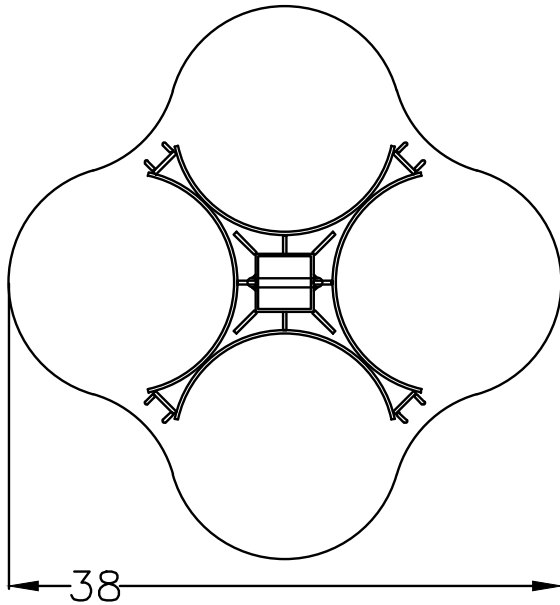

Top View

Note: All Dimension are in inches

SPAR-MARATHON ROOFING SUPPLIES

DRAWING NAME										4 TANK PROPANE LIFTER																			
UNIT WEIGHT					LBS.					QTY.					1					ITEM NO.									
USED ON					DRAWING SCALE					1:11					REV.														
MATERIAL SPECS.										SEE PARTS LIST										DRAWING NUMBER					REV.				
DRAWN					RDS					DATE					MAR 20, 2008					42					0				
APPROVED										DATE																			

QTY