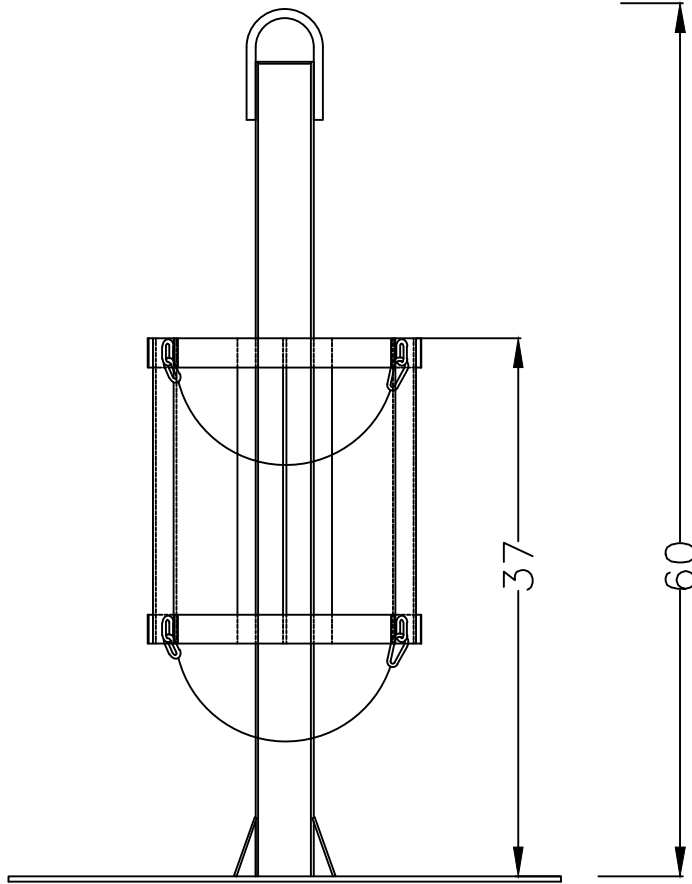

Top View

Note: All Dimension are in inches

SPAR-MARATHON ROOFING SUPPLIES

DRAWING NAME										4 TANK PROPANE LIFTER																			
UNIT WEIGHT					LBS.					QTY.					1					ITEM NO.									
USED ON					DRAWING SCALE					1:11					REV.														
MATERIAL SPECS.										SEE PARTS LIST										DRAWING NUMBER					REV.				
DRAWN					RDS					DATE					MAR 20, 2008					42					0				
APPROVED										DATE																			

QTY